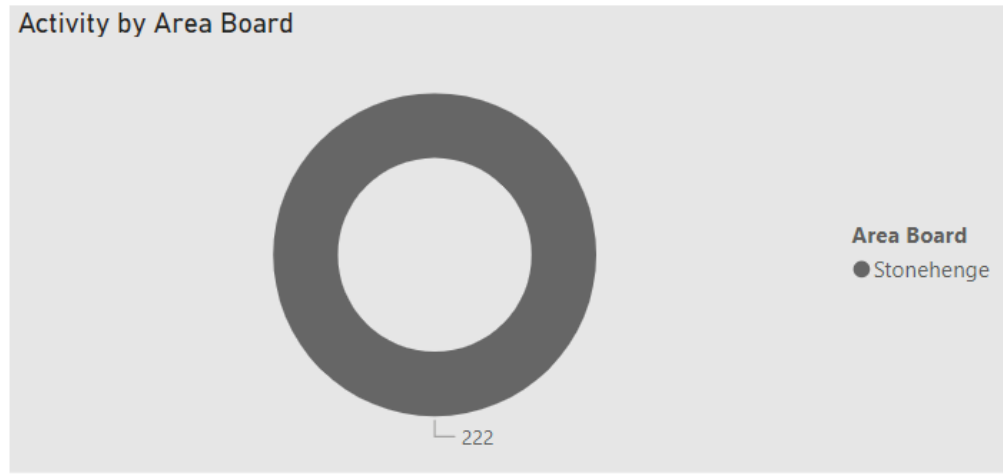

## CSEO Activity Dashboard

Outcomes are dependent on previous convictions and history

1,011.00  
No. Speed awareness co...

78.00  
No. Fine & Points

3.00  
No. Court

35  
No. of Locations

Location	Year	Month	Speed awareness course	Fine & Points	Court	CPT	Area Board
Tilshead - Candown Road	2023	August	78.00	10.00	1.00	Amesbury	Stonehenge
Tilshead - Candown Road	2023	November	46.00	1.00	0.00	Amesbury	Stonehenge
Tilshead - Candown Road	2023	July	43.00	8.00	0.00	Amesbury	Stonehenge
Tilshead - Candown Road	2023	January	39.00	2.00	0.00	Amesbury	Stonehenge
Tilshead - Candown Road	2023	June	38.00	2.00	0.00	Amesbury	Stonehenge
Tilshead - Candown Road	2023	September	35.00	3.00	1.00	Amesbury	Stonehenge
Tilshead - Candown Road	2023	February	32.00	1.00	0.00	Amesbury	Stonehenge
Amesbury - Boscombe Road	2024	July	29.00	2.00	0.00	Amesbury	Stonehenge
Amesbury - McKie Road	2023	August	26.00	0.00	0.00	Amesbury	Stonehenge
Tilshead - Candown Road	2023	October	25.00	2.00	0.00	Amesbury	Stonehenge
Tilshead - Candown Road	2023	March	24.00	3.00	0.00	Amesbury	Stonehenge
Tilshead - Candown Road	2023	May	23.00	2.00	0.00	Amesbury	Stonehenge
Amesbury - McKie Road	2024	July	22.00	1.00	0.00	Amesbury	Stonehenge
Tilshead - Candown Road	2023	December	22.00	2.00	0.00	Amesbury	Stonehenge
<b>Total</b>			<b>1,011.00</b>	<b>78.00</b>	<b>3.00</b>		

Activity by Area Board

Activity by CPT

Outcomes