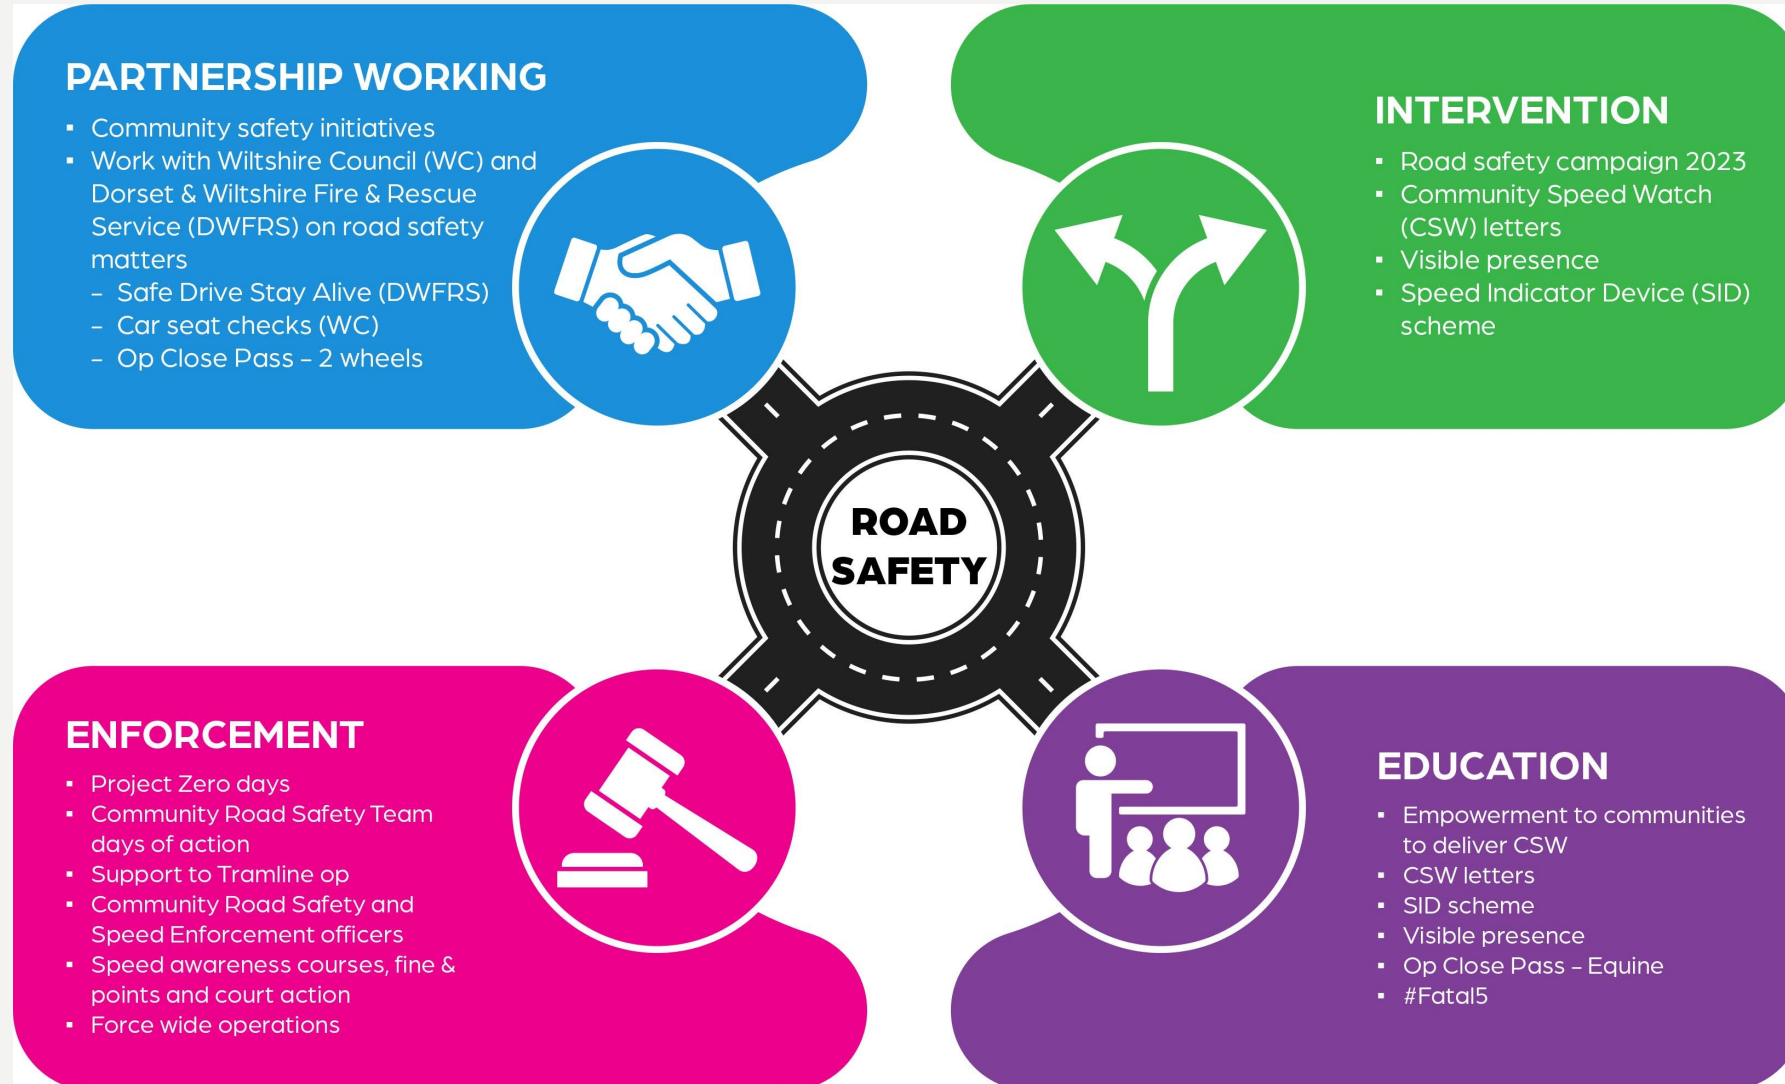

## Drug driving

It's an offence to drive with any of 17 controlled drugs above a specified level in your blood. This includes [illegal and legally prescribed drugs](#).

The limit set for each drug is different, and for illegal drugs the limits set are extremely low. They aren't zero to rule out any accidental exposure (eg from passive smoking).

# • Community Road Safety Team; what we do