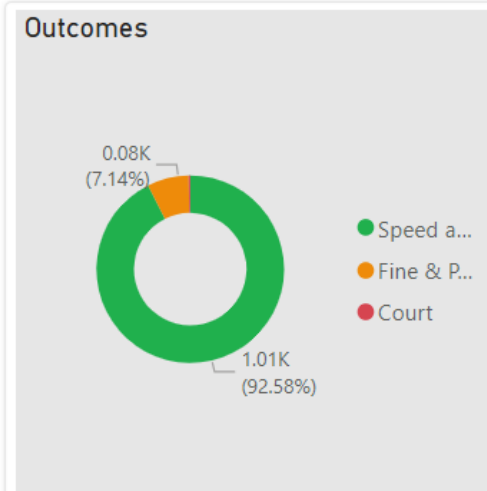

• CSEO – Stonehenge Area Board - 1 January 2023 to 22 October 2024

CSEO Activity Dashboard

Outcomes are dependent on previous convictions and history

1,011.00
No. Speed awareness co...

78.00
No. Fine & Points

3.00
No. Court

35
No. of Locations

Location	Year	Month	Speed awareness course	Fine & Points	Court	CPT	Area Board
Tilshead - Candown Road	2023	August	78.00	10.00	1.00	Amesbury	Stonehenge
Tilshead - Candown Road	2023	November	46.00	1.00	0.00	Amesbury	Stonehenge
Tilshead - Candown Road	2023	July	43.00	8.00	0.00	Amesbury	Stonehenge
Tilshead - Candown Road	2023	January	39.00	2.00	0.00	Amesbury	Stonehenge
Tilshead - Candown Road	2023	June	38.00	2.00	0.00	Amesbury	Stonehenge
Tilshead - Candown Road	2023	September	35.00	3.00	1.00	Amesbury	Stonehenge
Tilshead - Candown Road	2023	February	32.00	1.00	0.00	Amesbury	Stonehenge
Amesbury - Boscombe Road	2024	July	29.00	2.00	0.00	Amesbury	Stonehenge
Amesbury - McKie Road	2023	August	26.00	0.00	0.00	Amesbury	Stonehenge
Tilshead - Candown Road	2023	October	25.00	2.00	0.00	Amesbury	Stonehenge
Tilshead - Candown Road	2023	March	24.00	3.00	0.00	Amesbury	Stonehenge
Tilshead - Candown Road	2023	May	23.00	2.00	0.00	Amesbury	Stonehenge
Amesbury - McKie Road	2024	July	22.00	1.00	0.00	Amesbury	Stonehenge
Tilshead - Candown Road	2023	December	22.00	2.00	0.00	Amesbury	Stonehenge
Total			1,011.00	78.00	3.00