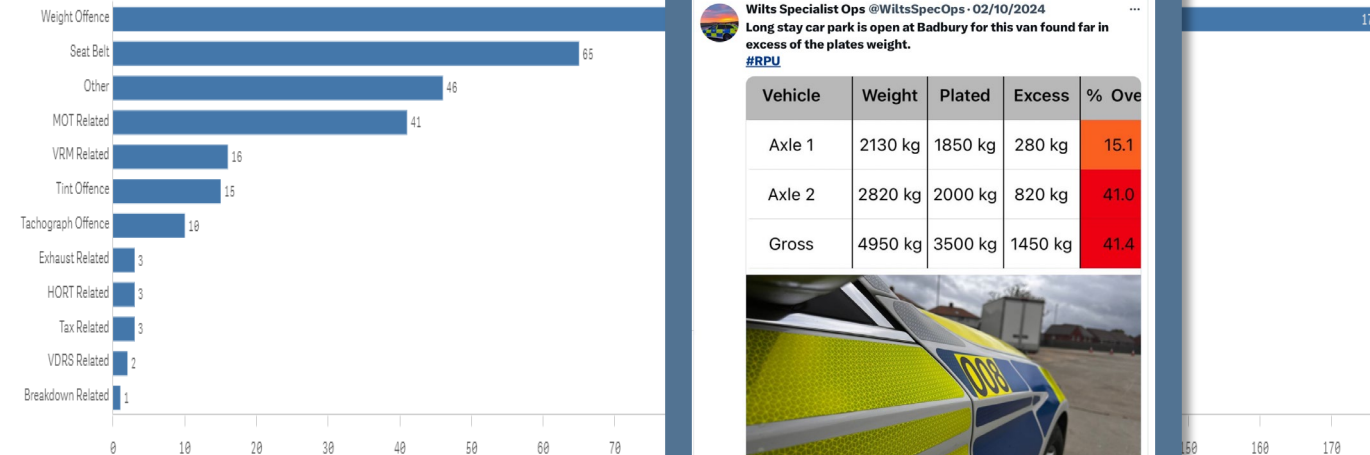

Activity - Non-Endorsable Offences

Wiltshire Specialist Ops @WiltSpecOps · 20/10/2024
Selection of speeders from around the County today.

Wiltshire Specialist Ops @WiltSpecOps · 19/10/2024
#RPU stopped the transit in Chippenham today after 3 children were seen sharing 2 seats in the front. The MOT expired in 2023 and 2 tyres under the legal limit. Vehicle prevented from moving pending suitable seats for the children and new boots for the van.

Wiltshire Specialist Ops @WiltSpecOps · 02/10/2024
Long stay car park is open at Badbury for this van found far in excess of the plates weight.
#RPU

Vehicle	Weight	Plated	Excess	% Ove
Axle 1	2130 kg	1850 kg	280 kg	15.1
Axle 2	2820 kg	2000 kg	820 kg	41.0
Gross	4950 kg	3500 kg	1450 kg	41.4

Wiltshire Specialist Ops @WiltSpecOps · 27/09/2024
#RPU stopped this driver who was using their phone. He initially tried to say it was a scratch card. He has won a trip to court, where he might lose his licence as he already has 6 points #Fatal

Wiltshire Specialist Ops @WiltSpecOps · 24/09/2024
#RPU stopped this van near Marlborough this morning. MOT & tax expired, several defects & driver not on the insurance #reported #OffToCourt #FullHouse @DriveInsured

X Untaxed
Tax Due 1 April 2024

X MOT
Expired 16 May 2024