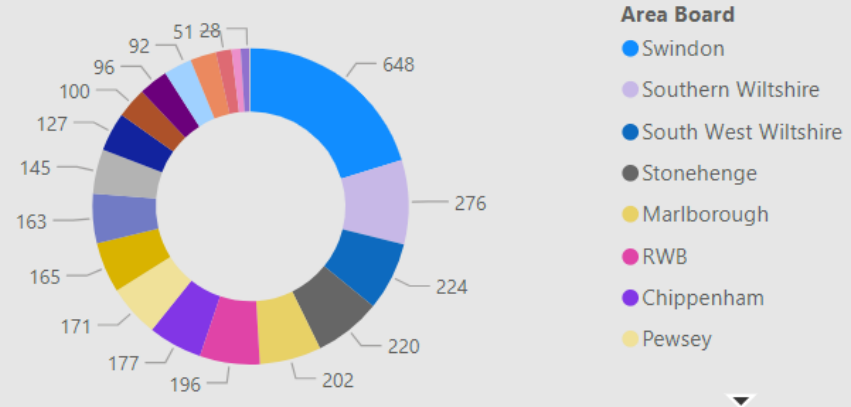

CSEO Activity Dashboard

Outcomes are dependent on previous convictions and history

15,227.00
No. Speed awareness co...

2,000.00
No. Fine & Points

197.00
No. Court

968
No. of Locations

Location	Year	Month	Speed awareness course	Fine & Points	Court	CPT	Area Board
Swindon - Thamesdown Drive	2023	December	251.00	54.00	0.00	Swindon	Swindon
Swindon Queens Drive adjacent with Cambridge Close	2024	April	151.00	26.00	0.00	Swindon	Swindon
Swindon Queens Drive adjacent with Cambridge Close	2024	August	151.00	39.00	2.00	Swindon	Swindon
Shaw and Whitley - A365 Folly Lane	2023	November	129.00	15.00	0.00	Trowbridge	Melksham
Swindon - Thamesdown Drive	2024	May	116.00	25.00	1.00	Swindon	Swindon
Swindon Marlborough Road	2024	May	113.00	6.00	1.00	Swindon	Swindon
Wilton - The Avenue	2024	May	112.00	30.00	9.00	Salisbury	South West Wiltshire
Swindon - Thamesdown Drive	2024	January	103.00	16.00	0.00	Swindon	Swindon
Wilton - The Avenue	2023	August	102.00	31.00	4.00	Salisbury	South West Wiltshire
Swindon Marlborough Road	2024	June	99.00	12.00	0.00	Swindon	Swindon
Harnham - Lime Kiln Way	2023	November	97.00	11.00	0.00	Salisbury	Salisbury
Cholderton - Church Lane	2023	March	95.00	4.00	1.00	Amesbury	South West Wiltshire
Swindon - Thamesdown Drive	2024	March	94.00	23.00	0.00	Swindon	Swindon
Swindon Queens Drive	2024	June	91.00	15.00	1.00	Swindon	Swindon
Total			15,227.00	2,000.00	197.00		

Activity by Area Board