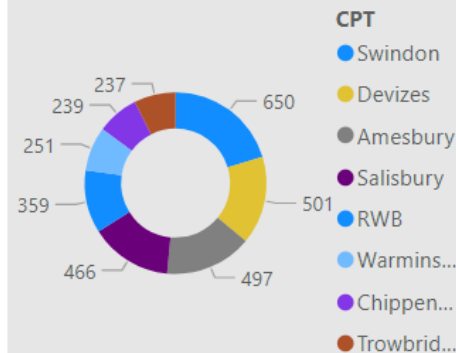

Activity by CPT