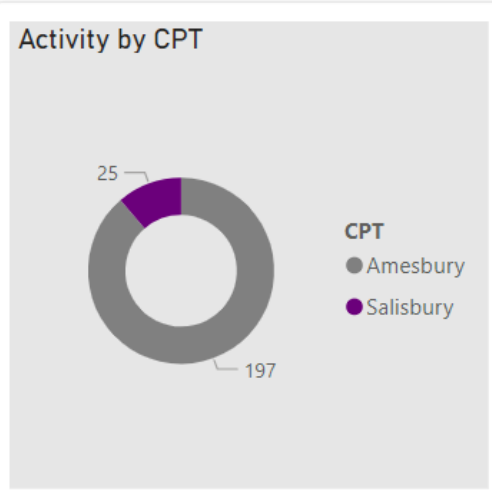

• CSEO – Stonehenge Area Board - 1 January 2023 to 22 October 2024

CSEO Activity Dashboard

Outcomes are dependent on previous convictions and history

1,011.00
No. Speed awareness co...

78.00
No. Fine & Points

3.00
No. Court

35
No. of Locations

Location	Year	Month	Speed awareness course	Fine & Points	Court	CPT	Area Board
Tilshead - Candown Road	2023	August	78.00	10.00	1.00	Amesbury	Stonehenge
Tilshead - Candown Road	2023	November	46.00	1.00	0.00	Amesbury	Stonehenge
Tilshead - Candown Road	2023	July	43.00	8.00	0.00	Amesbury	Stonehenge
Tilshead - Candown Road	2023	January	39.00	2.00	0.00	Amesbury	Stonehenge
Tilshead - Candown Road	2023	June	38.00	2.00	0.00	Amesbury	Stonehenge
Tilshead - Candown Road	2023	September	35.00	3.00	1.00	Amesbury	Stonehenge
Tilshead - Candown Road	2023	February	32.00	1.00	0.00	Amesbury	Stonehenge
Amesbury - Boscombe Road	2024	July	29.00	2.00	0.00	Amesbury	Stonehenge
Amesbury - McKie Road	2023	August	26.00	0.00	0.00	Amesbury	Stonehenge
Tilshead - Candown Road	2023	October	25.00	2.00	0.00	Amesbury	Stonehenge
Tilshead - Candown Road	2023	March	24.00	3.00	0.00	Amesbury	Stonehenge
Tilshead - Candown Road	2023	May	23.00	2.00	0.00	Amesbury	Stonehenge
Amesbury - McKie Road	2024	July	22.00	1.00	0.00	Amesbury	Stonehenge
Tilshead - Candown Road	2023	December	22.00	2.00	0.00	Amesbury	Stonehenge
Total			1,011.00	78.00	3.00