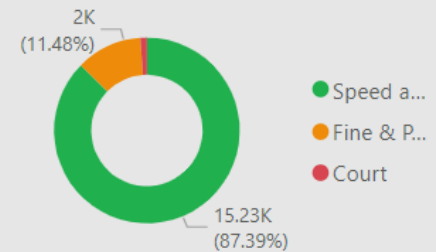

• CSEO – Dashboard – 1 January 2023 to 22 October 2024

CSEO Activity Dashboard

Outcomes are dependent on previous convictions and history

15,227.00
No. Speed awareness co...

2,000.00
No. Fine & Points

197.00
No. Court

968
No. of Locations

Location	Year	Month	Speed awareness course	Fine & Points	Court	CPT	Area Board
Swindon - Thamesdown Drive	2023	December	251.00	54.00	0.00	Swindon	Swindon
Swindon Queens Drive adjacent with Cambridge Close	2024	April	151.00	26.00	0.00	Swindon	Swindon
Swindon Queens Drive adjacent with Cambridge Close	2024	August	151.00	39.00	2.00	Swindon	Swindon
Shaw and Whitley - A365 Folly Lane	2023	November	129.00	15.00	0.00	Trowbridge	Melksham
Swindon - Thamesdown Drive	2024	May	116.00	25.00	1.00	Swindon	Swindon
Swindon Marlborough Road	2024	May	113.00	6.00	1.00	Swindon	Swindon
Wilton - The Avenue	2024	May	112.00	30.00	9.00	Salisbury	South West Wiltshire
Swindon - Thamesdown Drive	2024	January	103.00	16.00	0.00	Swindon	Swindon
Wilton - The Avenue	2023	August	102.00	31.00	4.00	Salisbury	South West Wiltshire
Swindon Marlborough Road	2024	June	99.00	12.00	0.00	Swindon	Swindon
Harnham - Lime Kiln Way	2023	November	97.00	11.00	0.00	Salisbury	Salisbury
Cholderton - Church Lane	2023	March	95.00	4.00	1.00	Amesbury	South West Wiltshire
Swindon - Thamesdown Drive	2024	March	94.00	23.00	0.00	Swindon	Swindon
Swindon Queens Drive	2024	June	91.00	15.00	1.00	Swindon	Swindon
Total			15,227.00	2,000.00	197.00		

Activity by Area Board

Activity by CPT

Outcomes