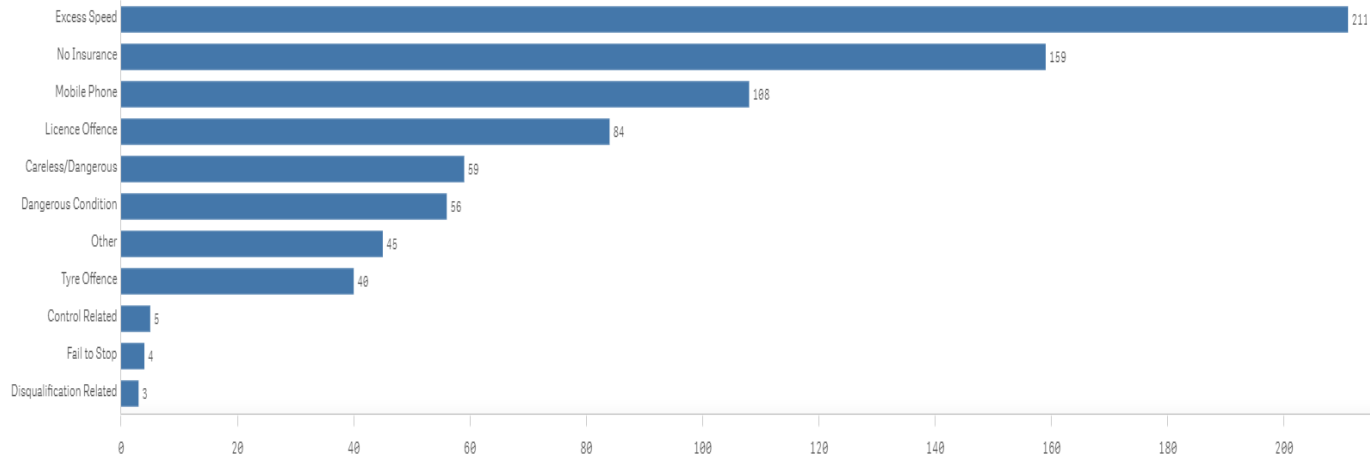

• Wider work recently

Our Roads Policing Unit (RPU) in the last quarter, covering **August to October** issued over **1344 tickets** to motorists, for numerous road related offences. The most common offences they are coming across are as follows:

Activity - Endorsable offences